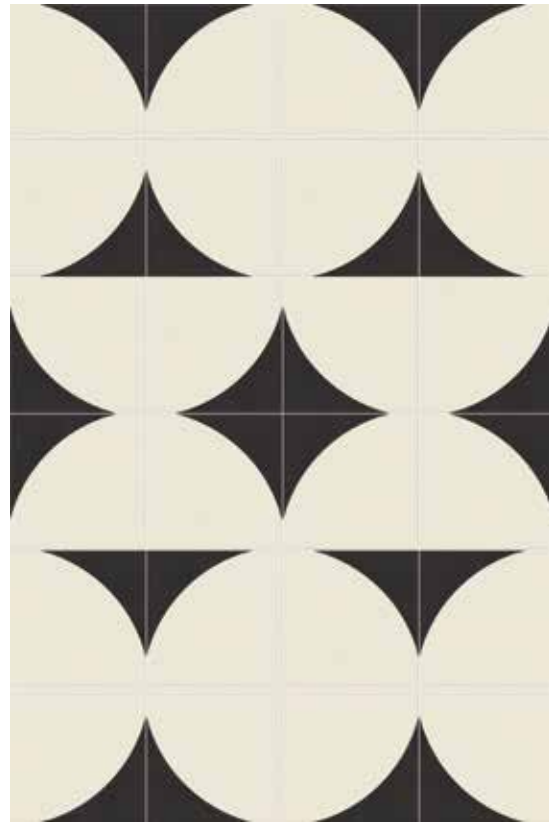

2
Navy Blu **AQU15NA**
15x15 6"x6"

Decoro Curve
15x15 6"x6"

Cream/Dark Grey
AQU/CUR.CD

Cream/Verde
AQU/CUR.CV

Decoro Straight
15x15 6"x6"

Cream/Dark Grey
AQU/STR.CD

Cream/Grey
AQU/STR.CG

Cream/Salmon
AQU/STR.CS