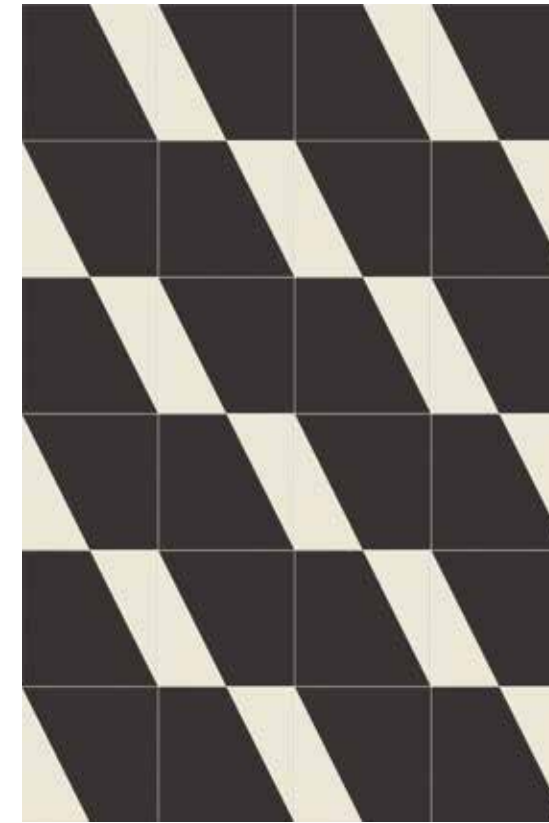

2
Navy Blu **AQU15NA**
15x15 6"x6"

Decoro Curve
15x15 6"x6"

Cream/Dark Grey
AQU/CUR.CD

Cream/Verde
AQU/CUR.CV

Decoro Straight
15x15 6"x6"

Cream/Dark Grey
AQU/STR.CD

Cream/Grey
AQU/STR.CG

Cream/Salmon
AQU/STR.CS