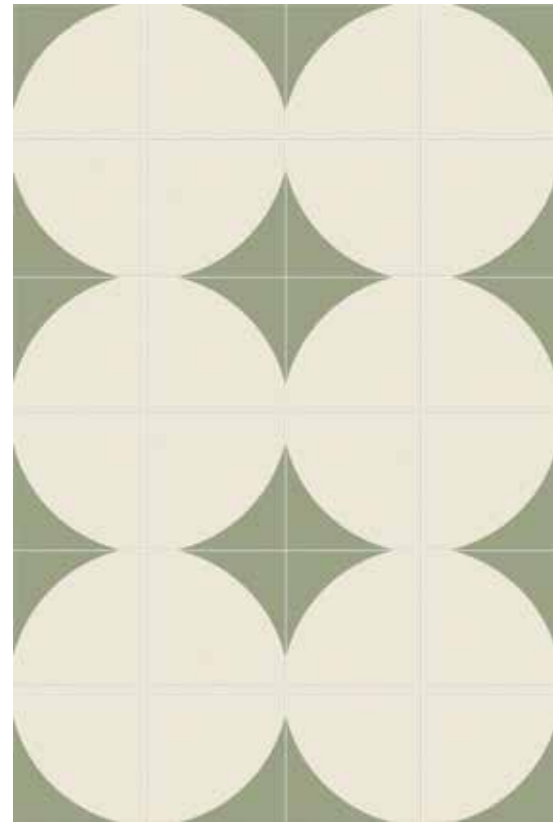

2
Navy Blu **AQU15NA**
15x15 6"x6"

Decoro Curve
15x15 6"x6"

Cream/Dark Grey
AQU/CUR.CD

Cream/Verde
AQU/CUR.CV

Decoro Straight
15x15 6"x6"

Cream/Dark Grey
AQU/STR.CD

Cream/Grey
AQU/STR.CG

Cream/Salmon
AQU/STR.CS