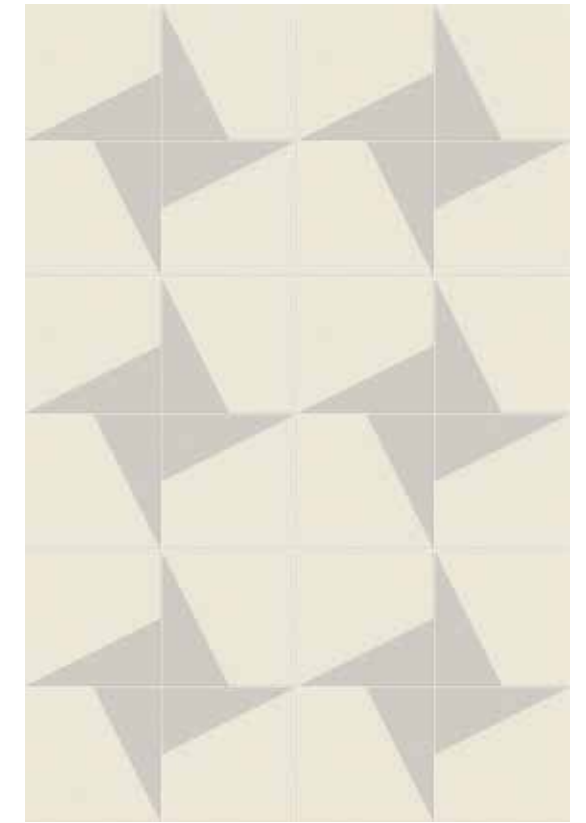

2
Navy Blu **AQU15NA**
15x15 6"x6"

Decoro Curve
15x15 6"x6"

Cream/Dark Grey
AQU/CUR.CD

Cream/Verde
AQU/CUR.CV

Decoro Straight
15x15 6"x6"

Cream/Dark Grey
AQU/STR.CD

Cream/Grey
AQU/STR.CG

Cream/Salmon
AQU/STR.CS