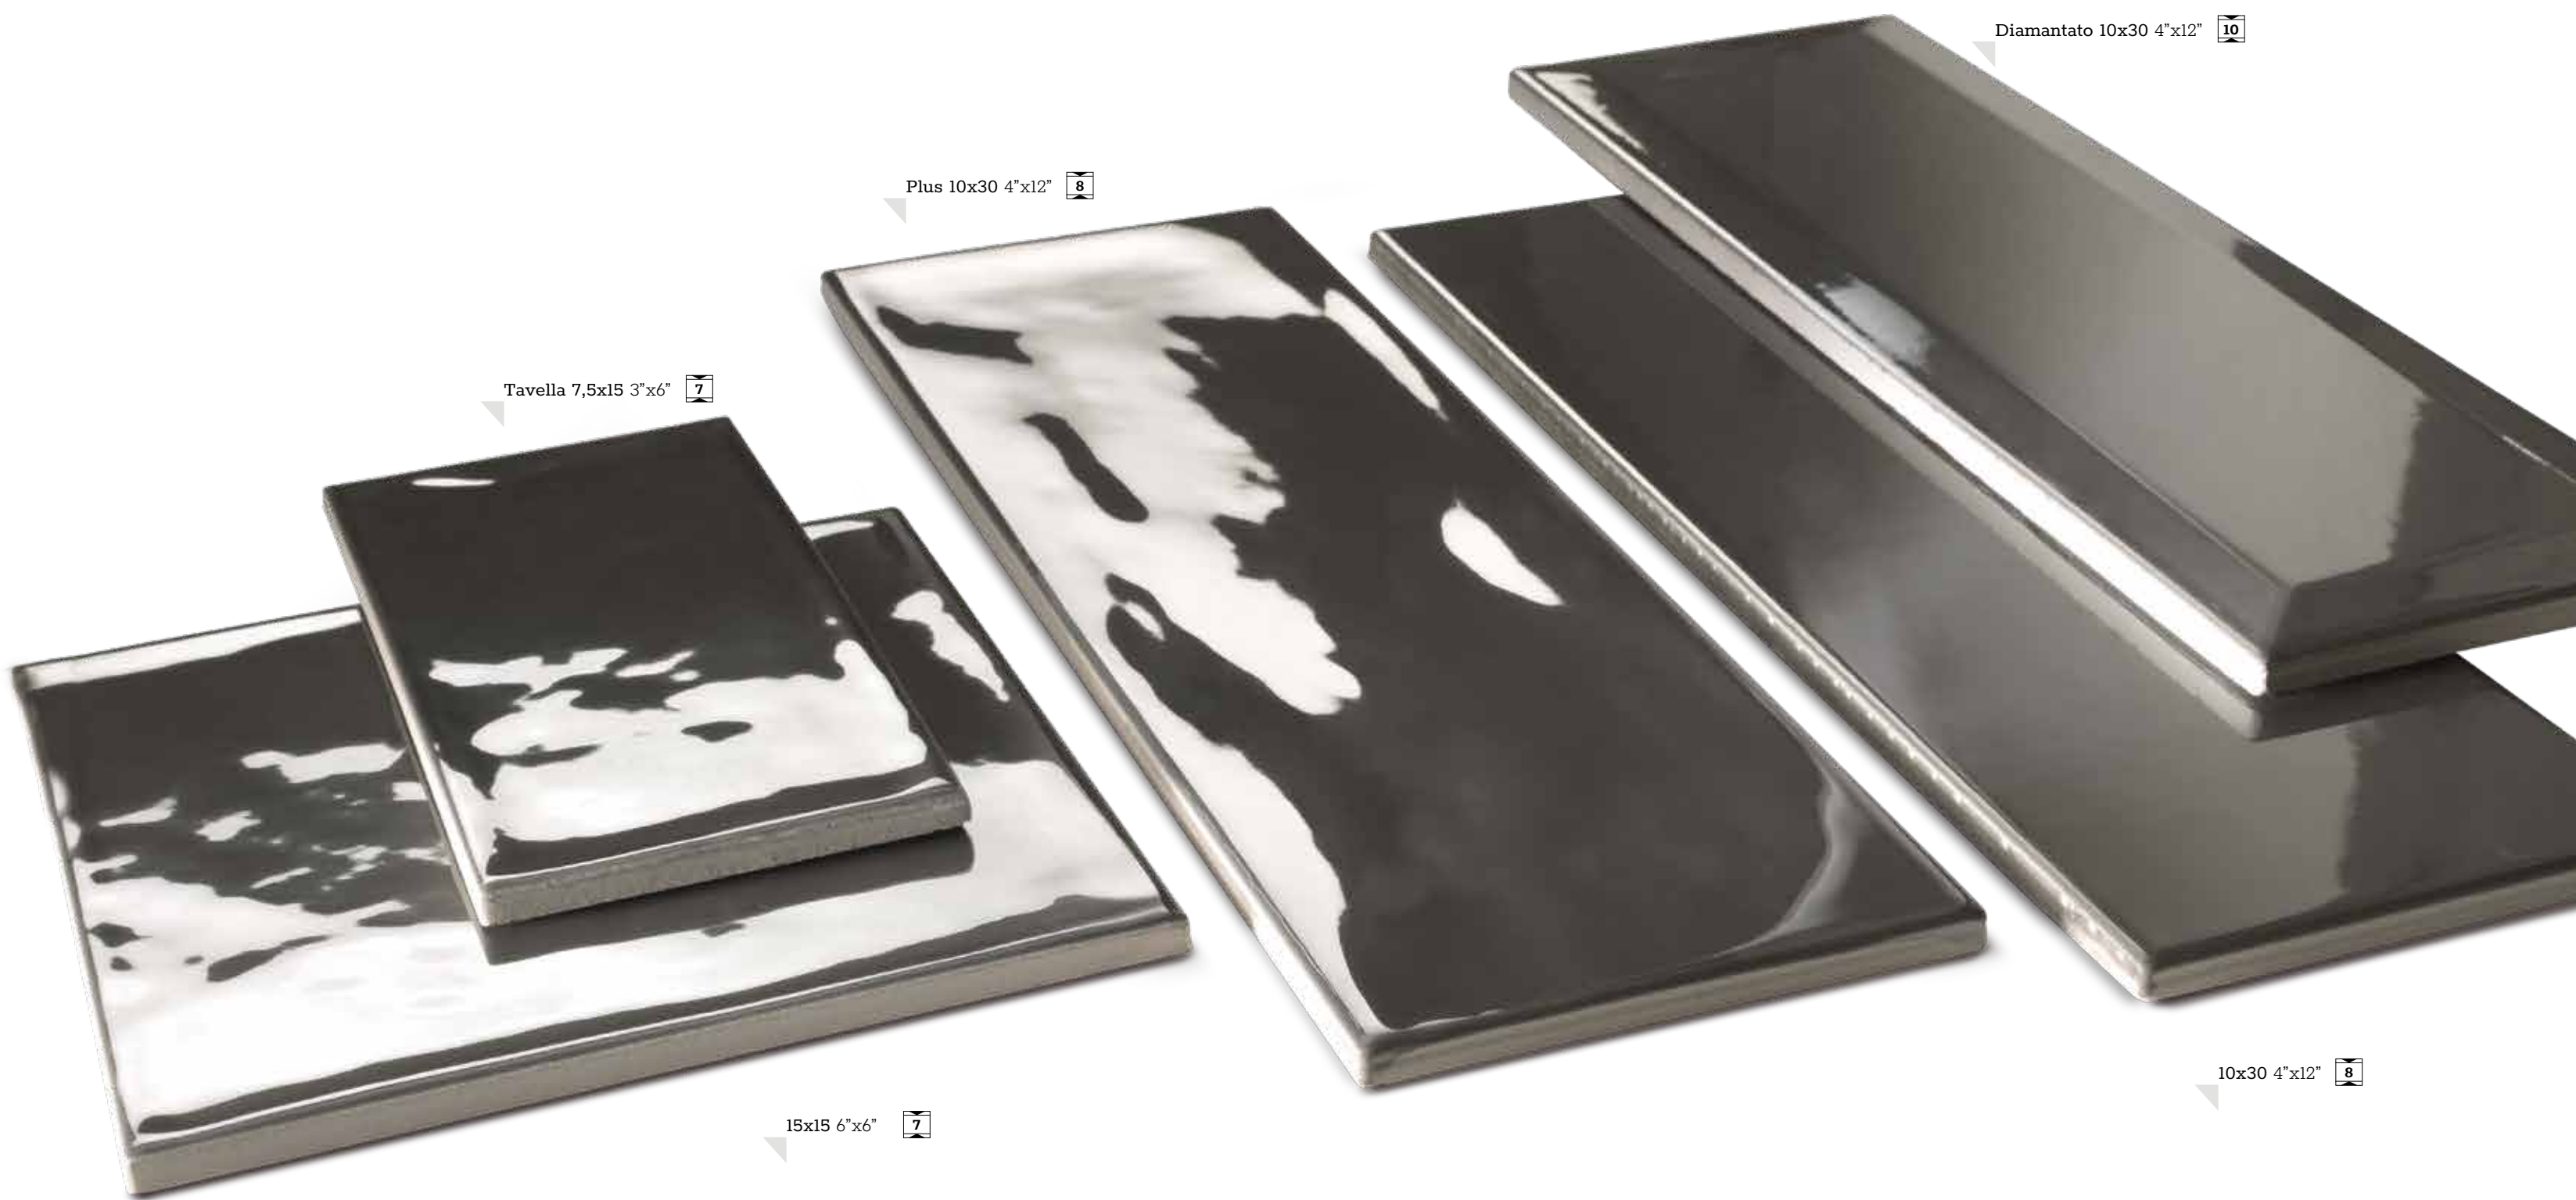

Tavella 7,5x15 3"x6"

Plus 10x30 4"x12"

Diamantato 10x30 4"x12"

15x15 6"x6"

10x30 4"x12"